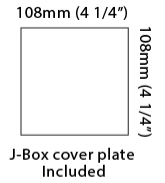

PROJECT	_____
TYPE	_____
SPECIFIER	_____
QUANTITY	_____
DATE	_____

DAU 2 LIGHT LINEAR SURFACE

D93241-

base number   Finish
Options

1. To build a product code in our configurator select the specify button on the base model # product page
2. To build a manual product code on this datasheet choose from the options listed below in blue font and add the suffix to the base model #

GENERAL

Series: Dau _____
Subseries: Dau 2 light Linear _____
Brand: Milan _____
Division: Design _____
Mounting Type: Surface _____
Mounting Location: Wall _____
Subcategory: Up/Down Light _____

PHYSICAL

Shape: Rectangle _____
Length (mm): 80 _____
Length (in): 3 1/8 _____
Height (mm): 80 _____
Depth (mm): 101 _____
Height (in): 3 1/8 _____
Depth (in): 4 _____
Light Distribution: Direct / Indirect _____
Fixture Finish: [BAL](#) / [MWL](#) / [BSL](#) _____
Fixture Material: Extruded Aluminum _____

ELECTRICAL

Lamp Type: LED _____
Input Wattage (W): 28 _____
Dimming: Electronic Low Voltage Dimming _____
Input Voltage (V): 120Vac Direct Line _____

LED

Number of LEDs: 4 _____
Color Temperature (°K): 3000 _____
Max. Delivered Lumen (lm): 1330 _____
CRI: >90 CRI _____
Lamp Life (hrs): 50000 _____

OPTICAL

RATINGS AND CERTIFICATIONS

Certified By: Certified for North American Standards _____
IP rating: IP20 _____