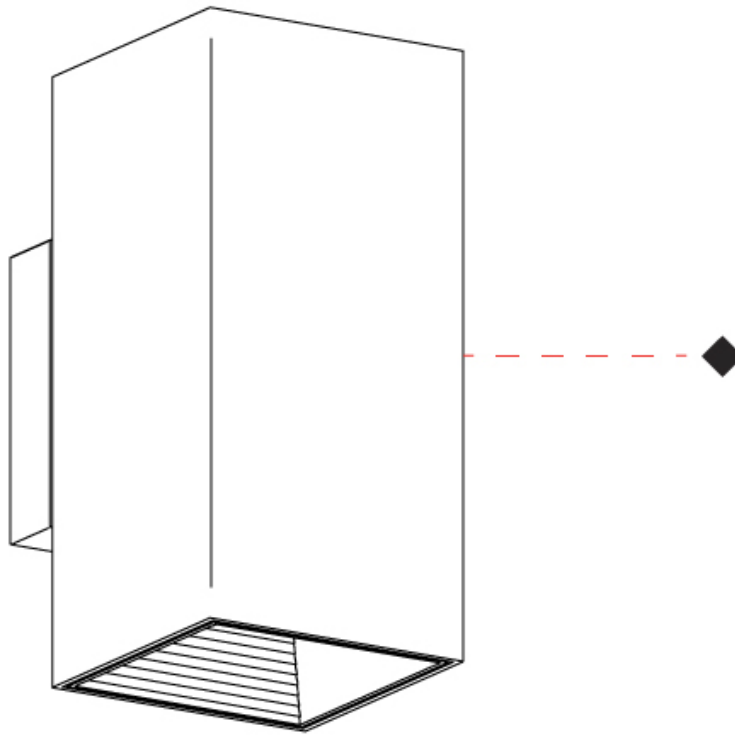

DAU SINGLE SURFACE

D93152R9-

PROJECT _____

TYPE _____

SPECIFIER _____

QUANTITY _____

DATE _____